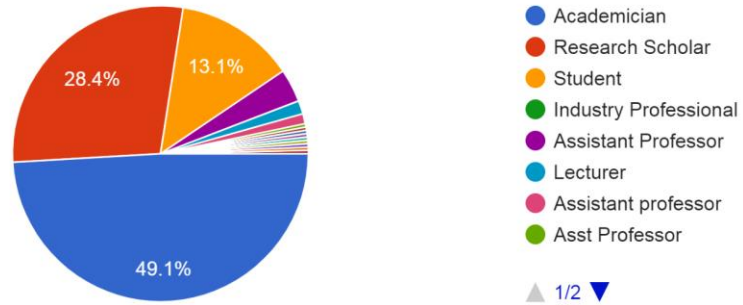

Designation

275 responses